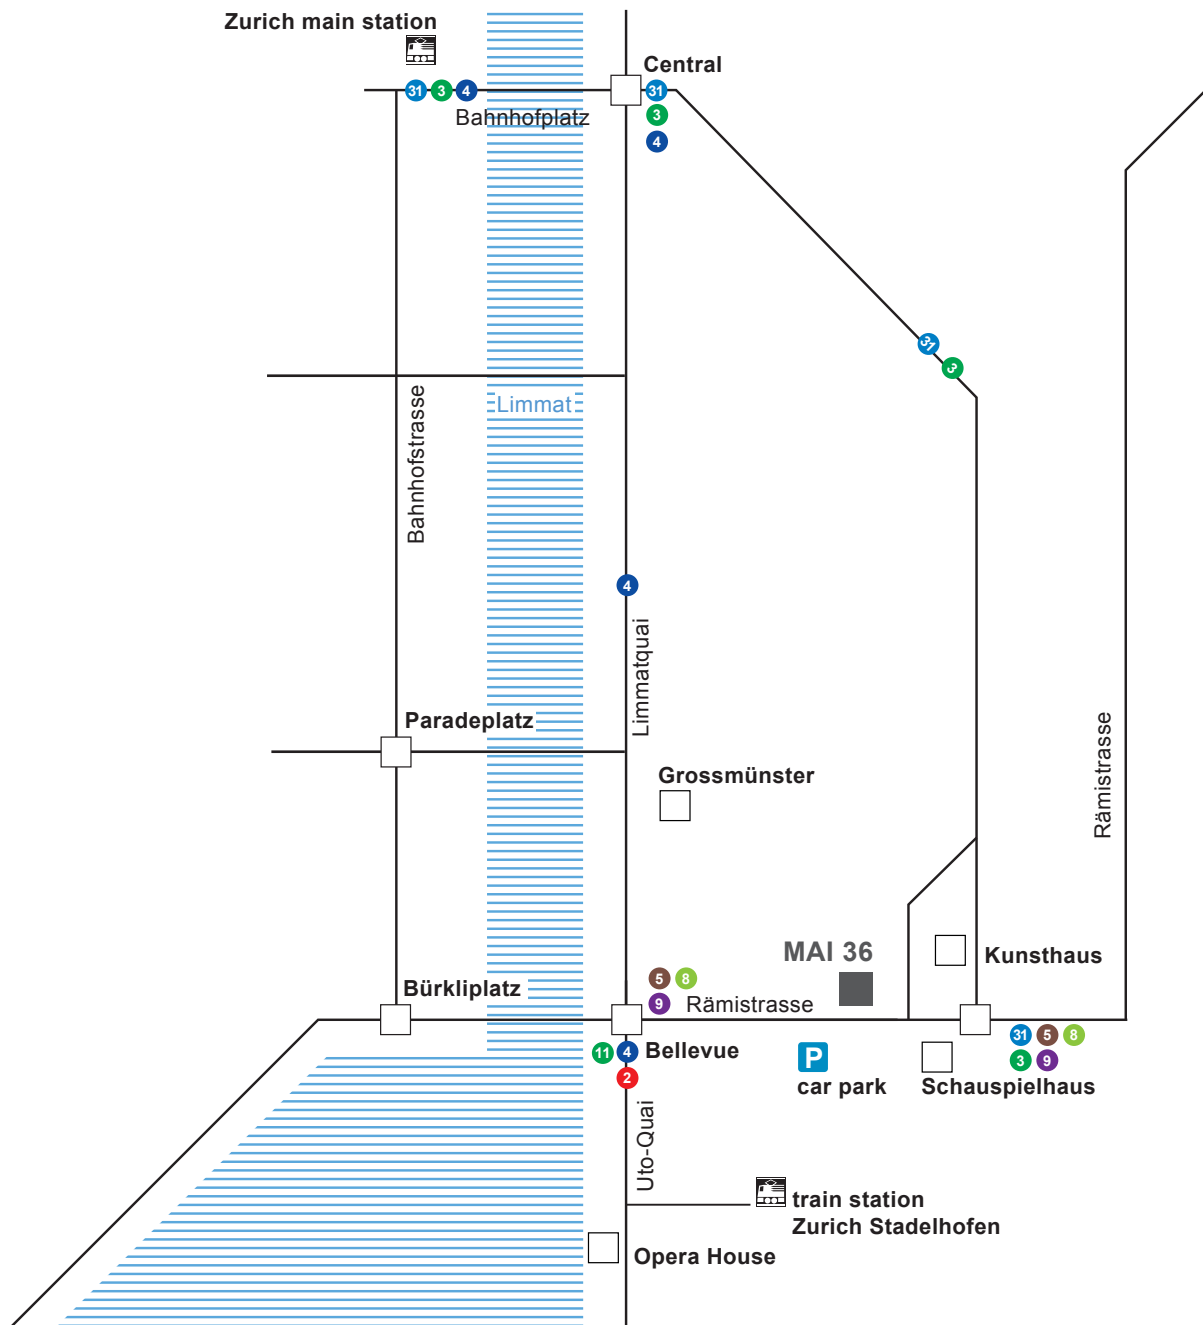

MAI 36 GALERIE

Public transport from Zurich main station

Tram no. 3 → Station *Kunsthhaus* | no. 4 and no. 11 → Station *Bellevue*

Bus no. 31 → Station *Kunsthhaus*

Car Park

Hohe Promenade, Rämistrasse 22 | entrance via Rämistrasse or Hirschengraben

Bellevue Garage, L.Mis, Stadelhofstrasse 42